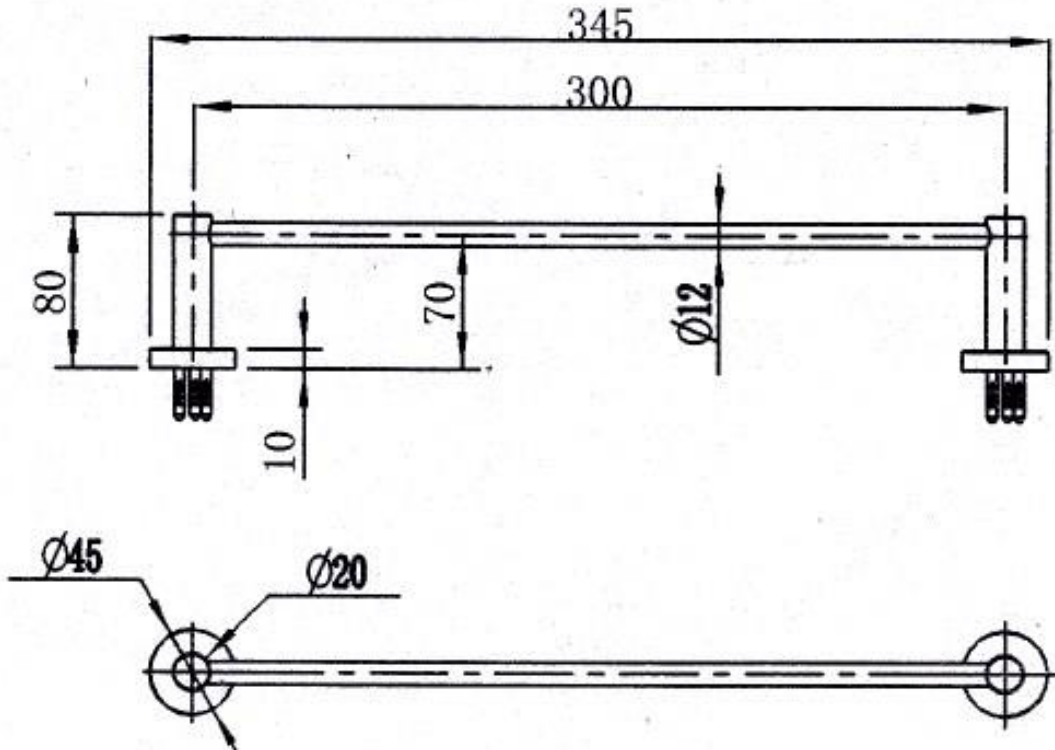

5024300 NEW YORK Hand Towel Rail

Features:

- Hand Towel Rail
- Fixing Screws Included

Product Codes:

5024300	Chrome
5024300BK	Matte Black
5024300BSS	Brushed Stainless Steel
5024300BN	Brushed Nickel
5024300GM	Gun Metal
5024300BG	Brushed Gold
5024300BB	Brushed Brass

All measurements and specifications provided for our products are approximate and subject to change without prior notice. The information listed is correct at time of publication, however Bestlink International PTY LTD reserves the right to vary design and dimensions of products without prior notice. We recommend verifying dimensions and specifications before installation. For ceramic products, please allow a +/- 5mm tolerance for manufacturing variance. For basins, it is recommended that actual basin be used when cutting out bench top to ensure exact fit.